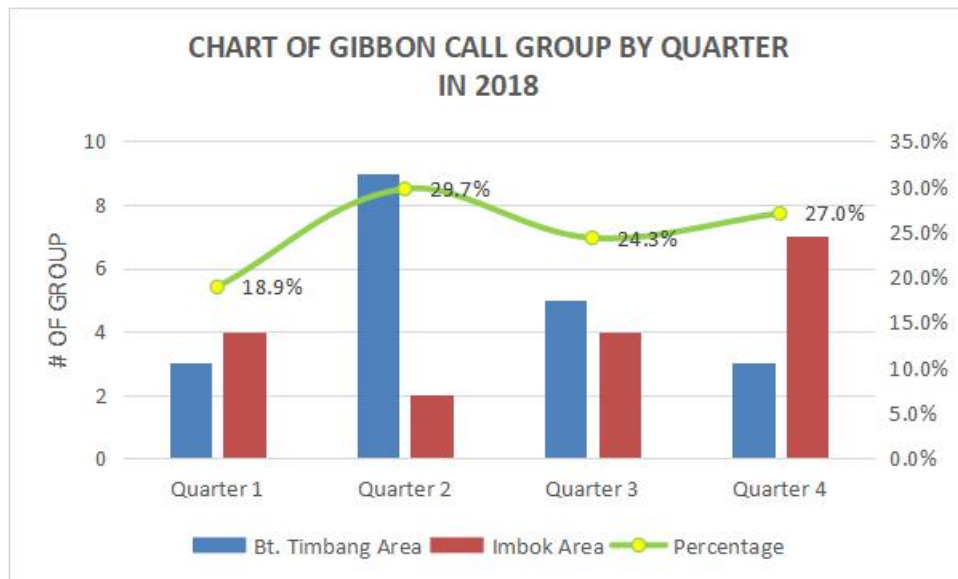

Borneon Gibbon Call Surveys

Survey Period	Gibbon Group		Total Group
	Batu Timbang	Imbok	
Quarter 1	3	4	7
Quarter 2	9	2	11
Quarter 3	5	4	9
Quarter 4	3	7	10
TOTAL :	20	17	37

Table 1: Borneon Gibbon

Figure 1: Chart of Gibbon Call Group by Quarter in 2018

Summary

According to the acquired data it shows that, *37 group of Bornean Gibbon* were recorded at 13 observation location which is known as suitable for Gibbon observation area. These observations were made throughout 2018.